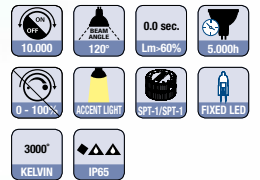

A++

12 VOLT
EAST TWIST

LED

GLADSTONE

Article No.	52197.008.00
Name	Gladstone
Size(mm)	160x27x275
Bulb	Fixed
Watt	10
Class	A+
Lumen	744
Transformer	-
LED	1x softtone
Material	SS, GL

8 719099 521977 **744 LUMEN**