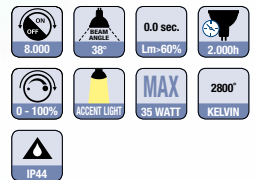

230 VOLT

Article No.	LUX1112S
Name	Québec wall
Size(mm)	114x177x295
Fitting	E27
Material	SS

Article No.	LUX1122S
Name	Québec wall
Size(mm)	114x114x407
Fitting	E27
Material	SS

Article No.	LUX1142S
Name	Québec post
Size(mm)	114x114x500
Fitting	E27
Material	SS

Article No.	LUX1500S
Name	Eden
Size(mm)	88x95x165
Bulb	01085
Watt	35
Class	2x D
Fitting	GU10
Lumen	400
Pir	No
Material	GL, SS

400 LUMEN

Article No.	LUX1505S
Name	Eden
Size(mm)	82x112x205
Bulb	01085
Watt	35
Class	2x D
Fitting	GU10
Lumen	400
Pir	Yes
Material	GL, SS

400 LUMEN

Article No.	LUX0006S
Name	Atlanta wall
Size(mm)	76x151x330
Fitting	E27
Pir	No
Material	SS, PL