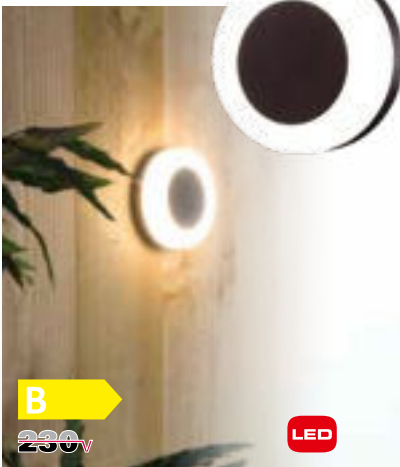

PARIS

Article No.	LUX1507Z
Name	Paris
Size(mm)	145x145x47
Watt	10
Class	B
Lumen	440
LED	24x softtone
Material	AL, PL

07154671015077 **440 LUMEN**

B
230V

LED