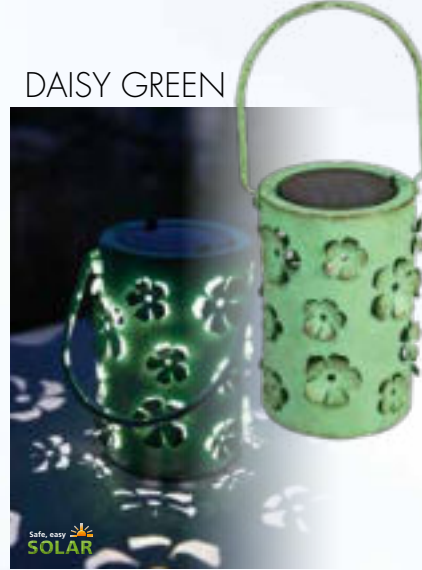

DAISY YELLOW

Article No.	29111.000.00
Name	Daisy Yellow
Size(mm)	140x130x185
Battery spec	1x AA Ni-MH 1,2V
Order qty	3
Lumen	8
LED	1x white
Material	M

8719099291115

8 LUMEN

DAISY GREEN

Article No.	29112.000.00
Name	Daisy Green
Size(mm)	140x130x185
Battery spec	1x AA Ni-MH 1,2V
Order qty	3
Lumen	8
LED	1x white
Material	M