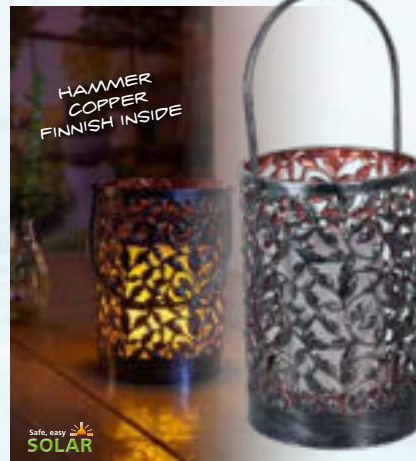

8719099271537

FLAME

6X

NEW 2020

TWIST

Article no	27154.000.00
Name	Twist
Size (mm)	150x150x220
Battery spec	1x 18650 Li-ion 3,7V
Order Qty	6
Lumen	-
LED	51x Running Amber LED's
Material	M, PL

8719099271544

FLAME