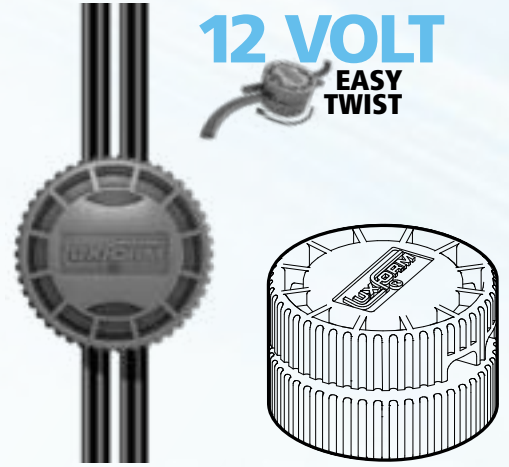

230V

LOW VOLTAGE

12 VOLT
EASY
TWIST

Safe, easy
SOLAR

LED'S BUILD THE FUTURE TOGETHER

Safe, easy 
SOLAR

12 VOLT
 **EASY TWIST**

~~**230**~~ **V**