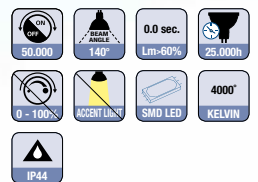

Article No.	LUX1609Z
Name	Luxembourg chain
Size(mm)	170x170x900
Watt	4
Class	A++
Lumen	400
LED	9x softtone LED
Material	AL, PL

0 71 54 67 01 60 93 **400 LUMEN**