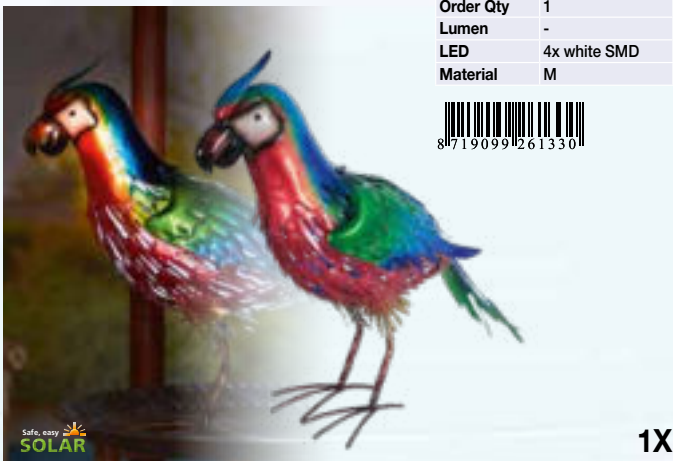

8 719099 1261415

12X

RED BIRD

NEW 2020

Article no	26132.000.00
Name	Red Bird
Size (mm)	540x170x490
Battery spec	1x AA Ni-Mh 1,2V
Order Qty	1
Lumen	-
LED	4x white SMD
Material	M

8 719099 1261323

1X

PARROT