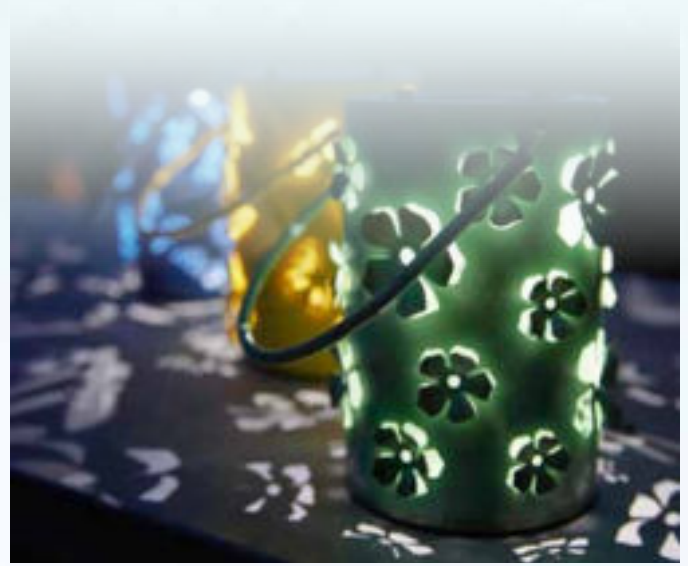

FLAME

32X

DECORATIVE

S O L A R

DAISY MIX BOX

Article No.	29010.000.00
Name	Daisy mix box
Order qty	1 box of 12

8719099290101

12X